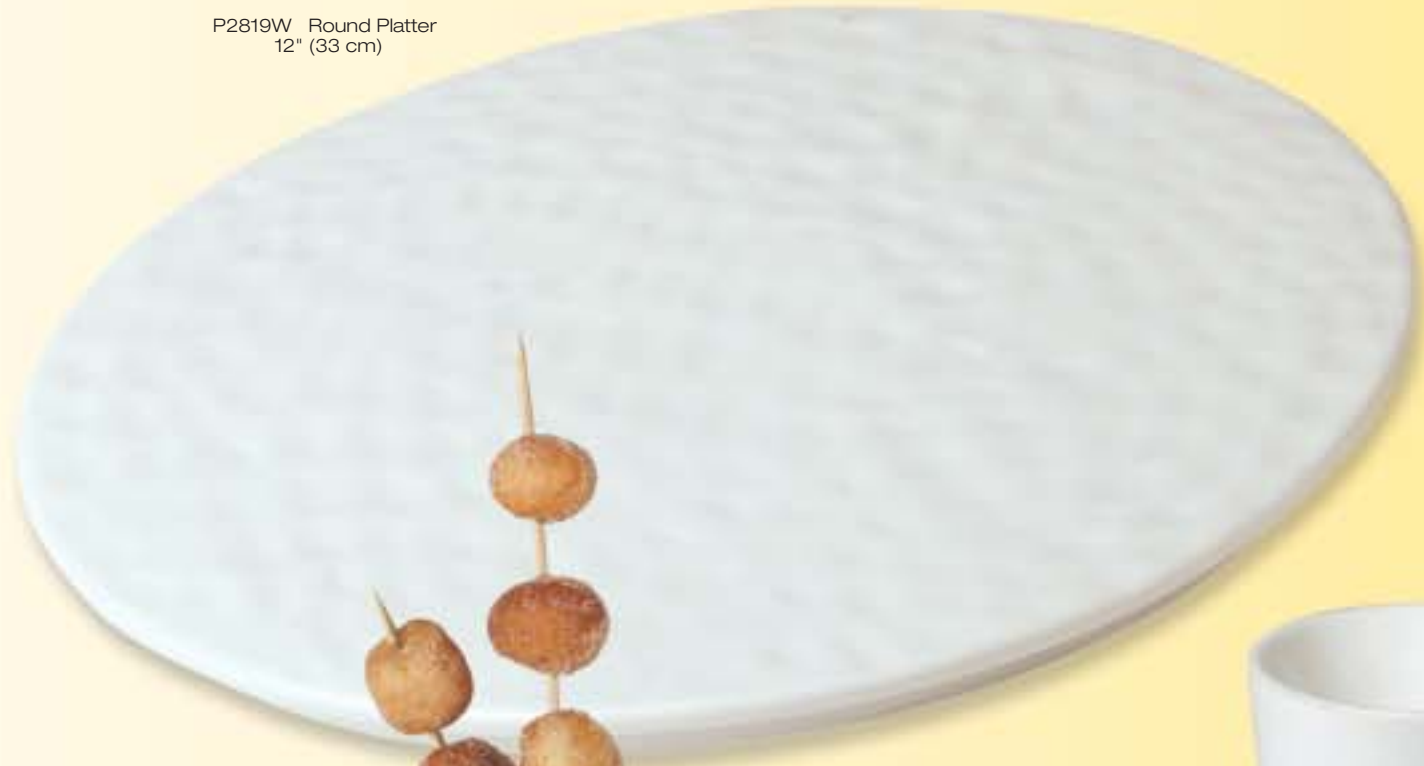

P2819W Round Platter
12" (33 cm)