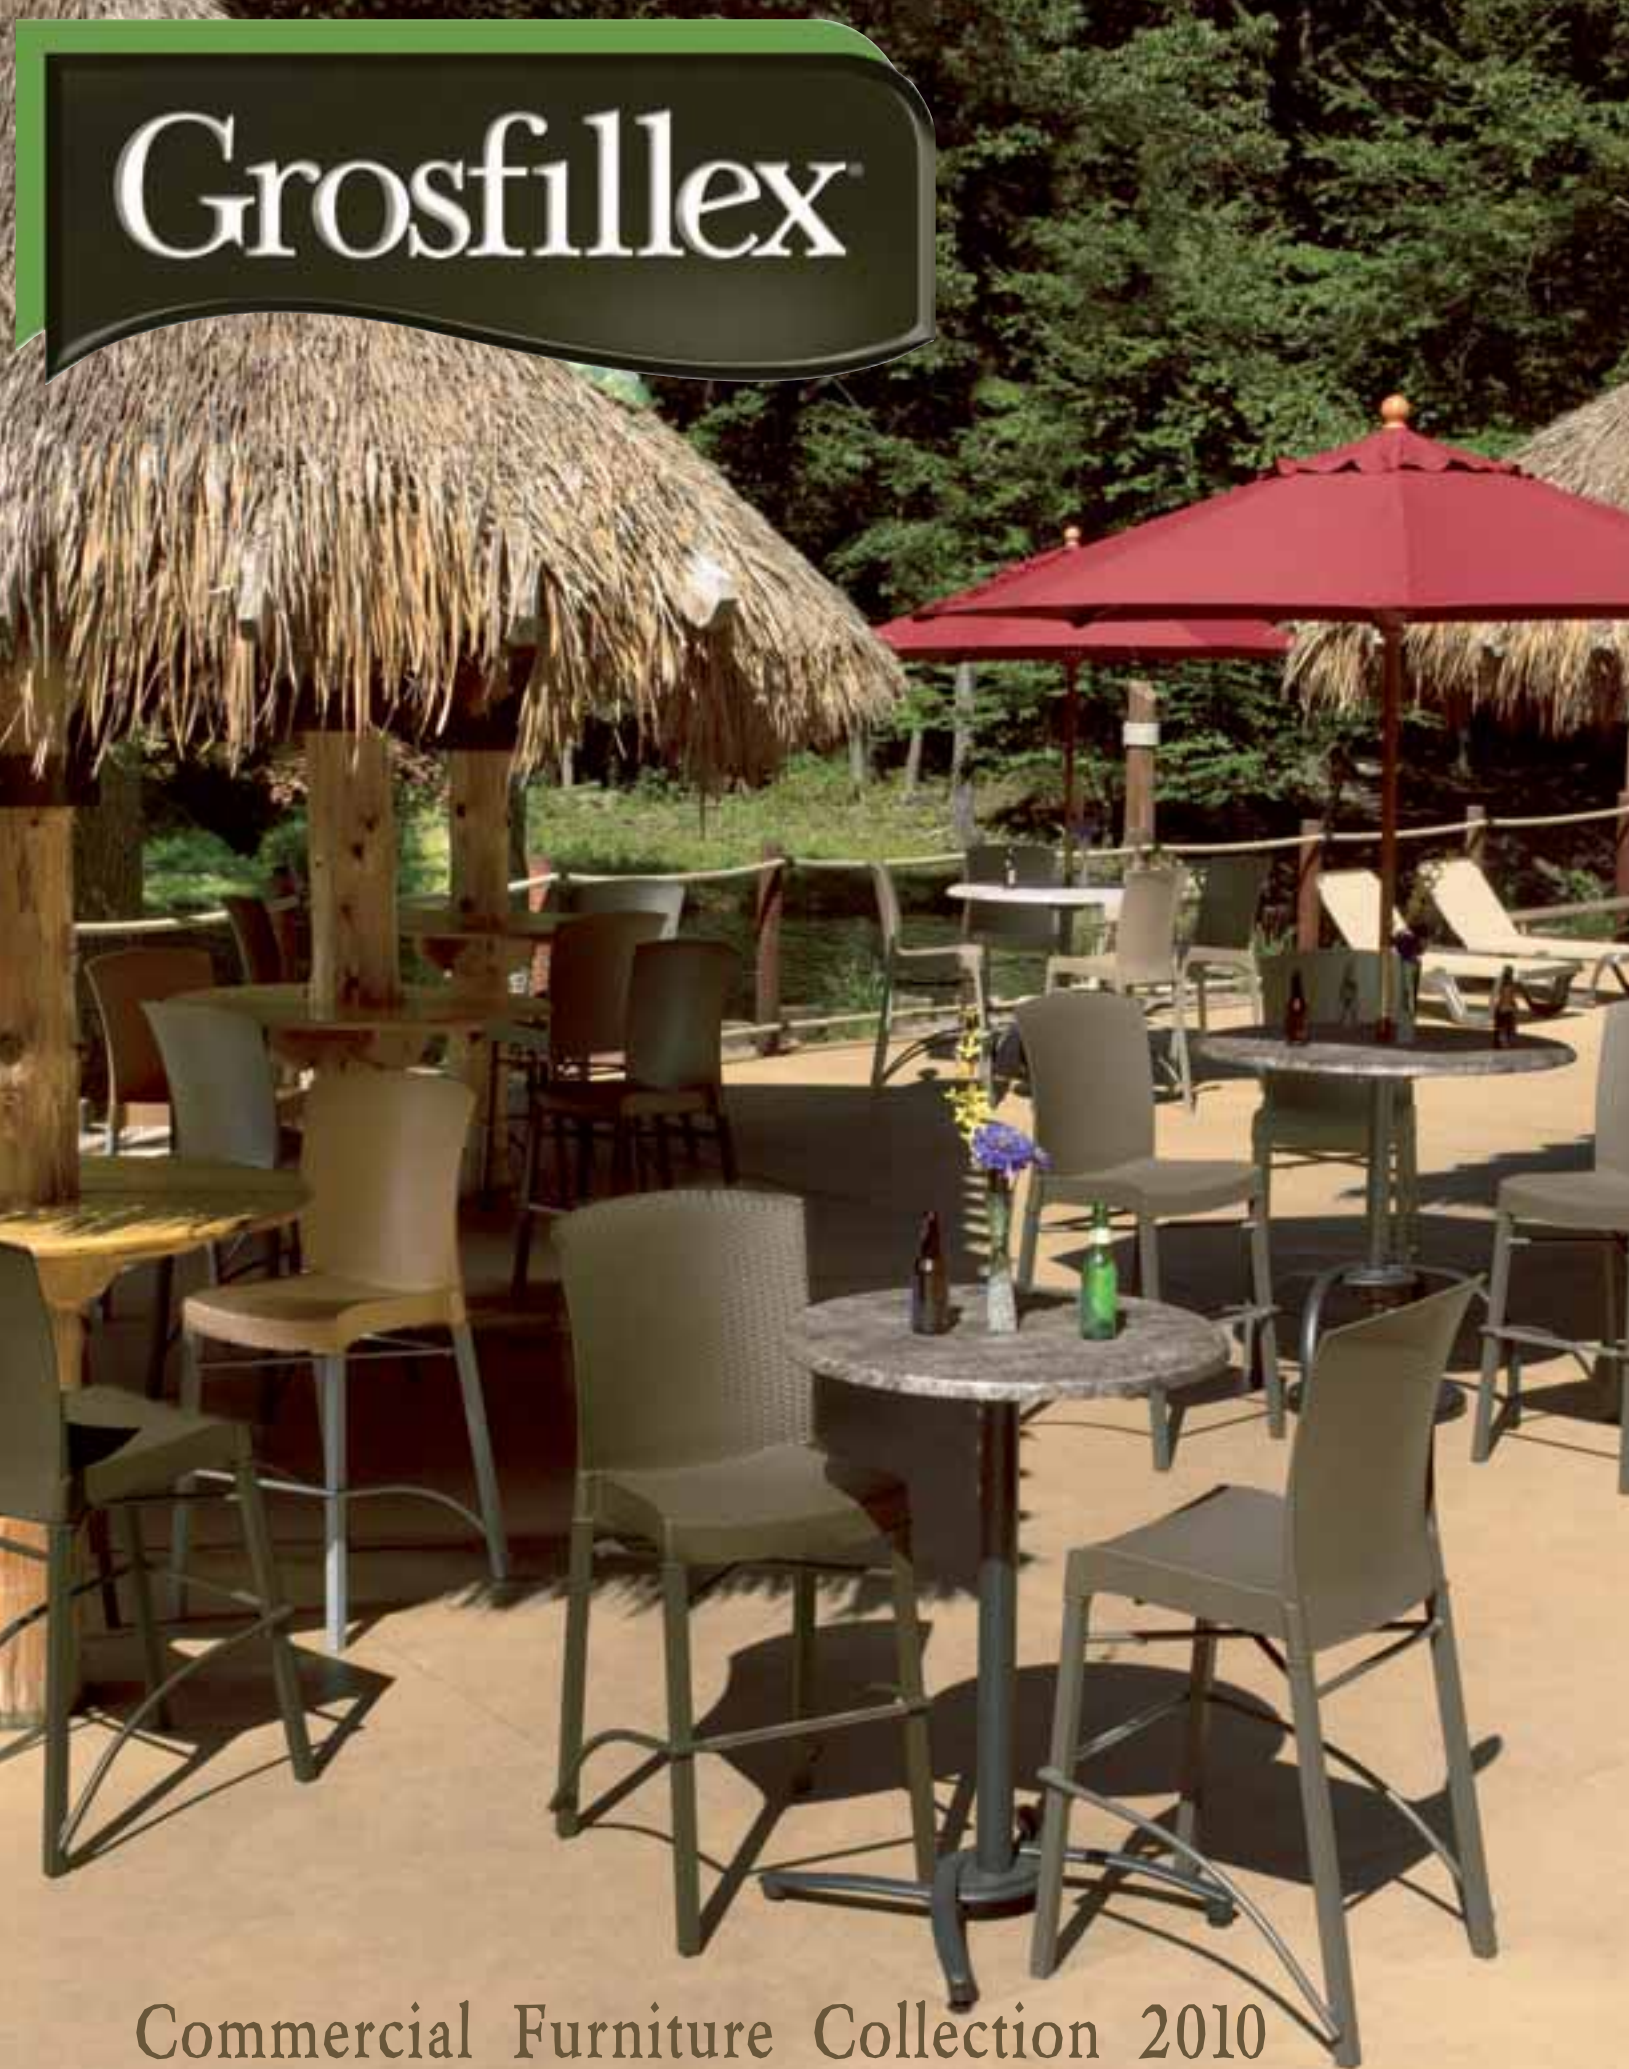

Grosfillex

Commercial Furniture Collection 2010

100% Recyclable Resin • Made in the U.S.A.